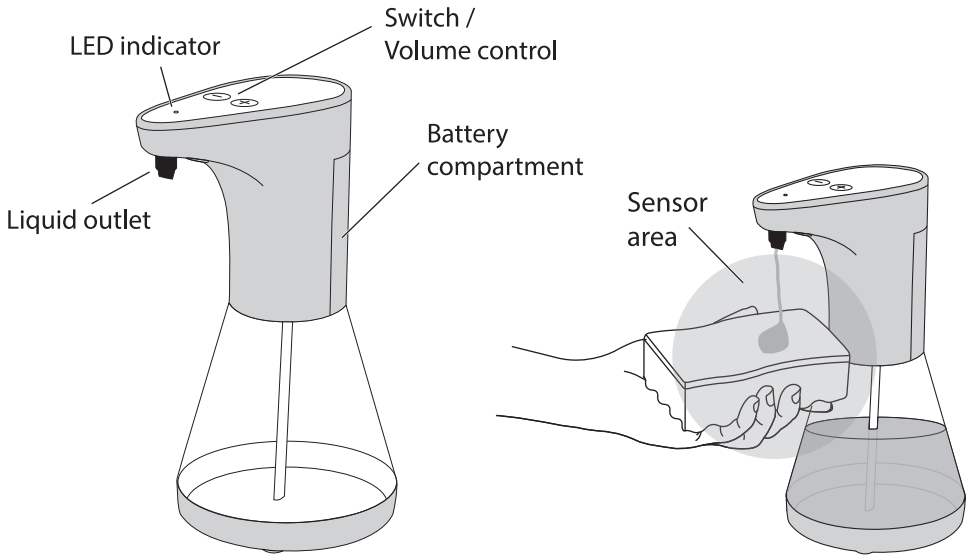

AUTO SOAP DISPENSER MT5520 - USER MANUAL

FILL THE TANK WITH SOAP

INSTALLATION & PLACING THE BATTERIES