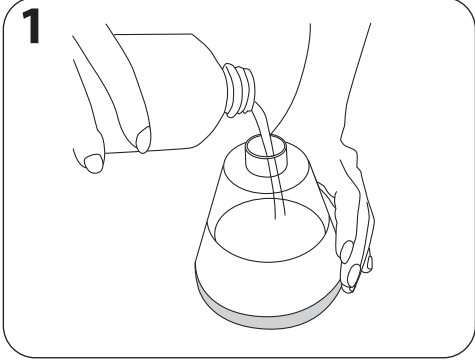

AUTO SOAP DISPENSER MT5520 - USER MANUAL

FILL THE TANK WITH SOAP

INSTALLATION & PLACING THE BATTERIES