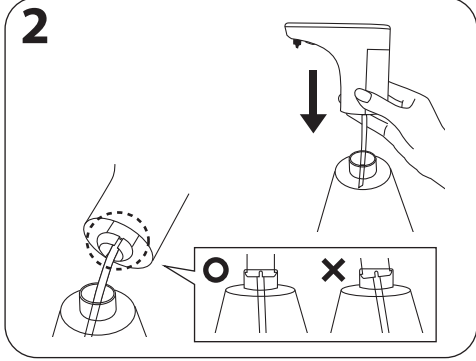

AUTO SOAP DISPENSER MT5520 - USER MANUAL

FILL THE TANK WITH SOAP

INSTALLATION & PLACING THE BATTERIES